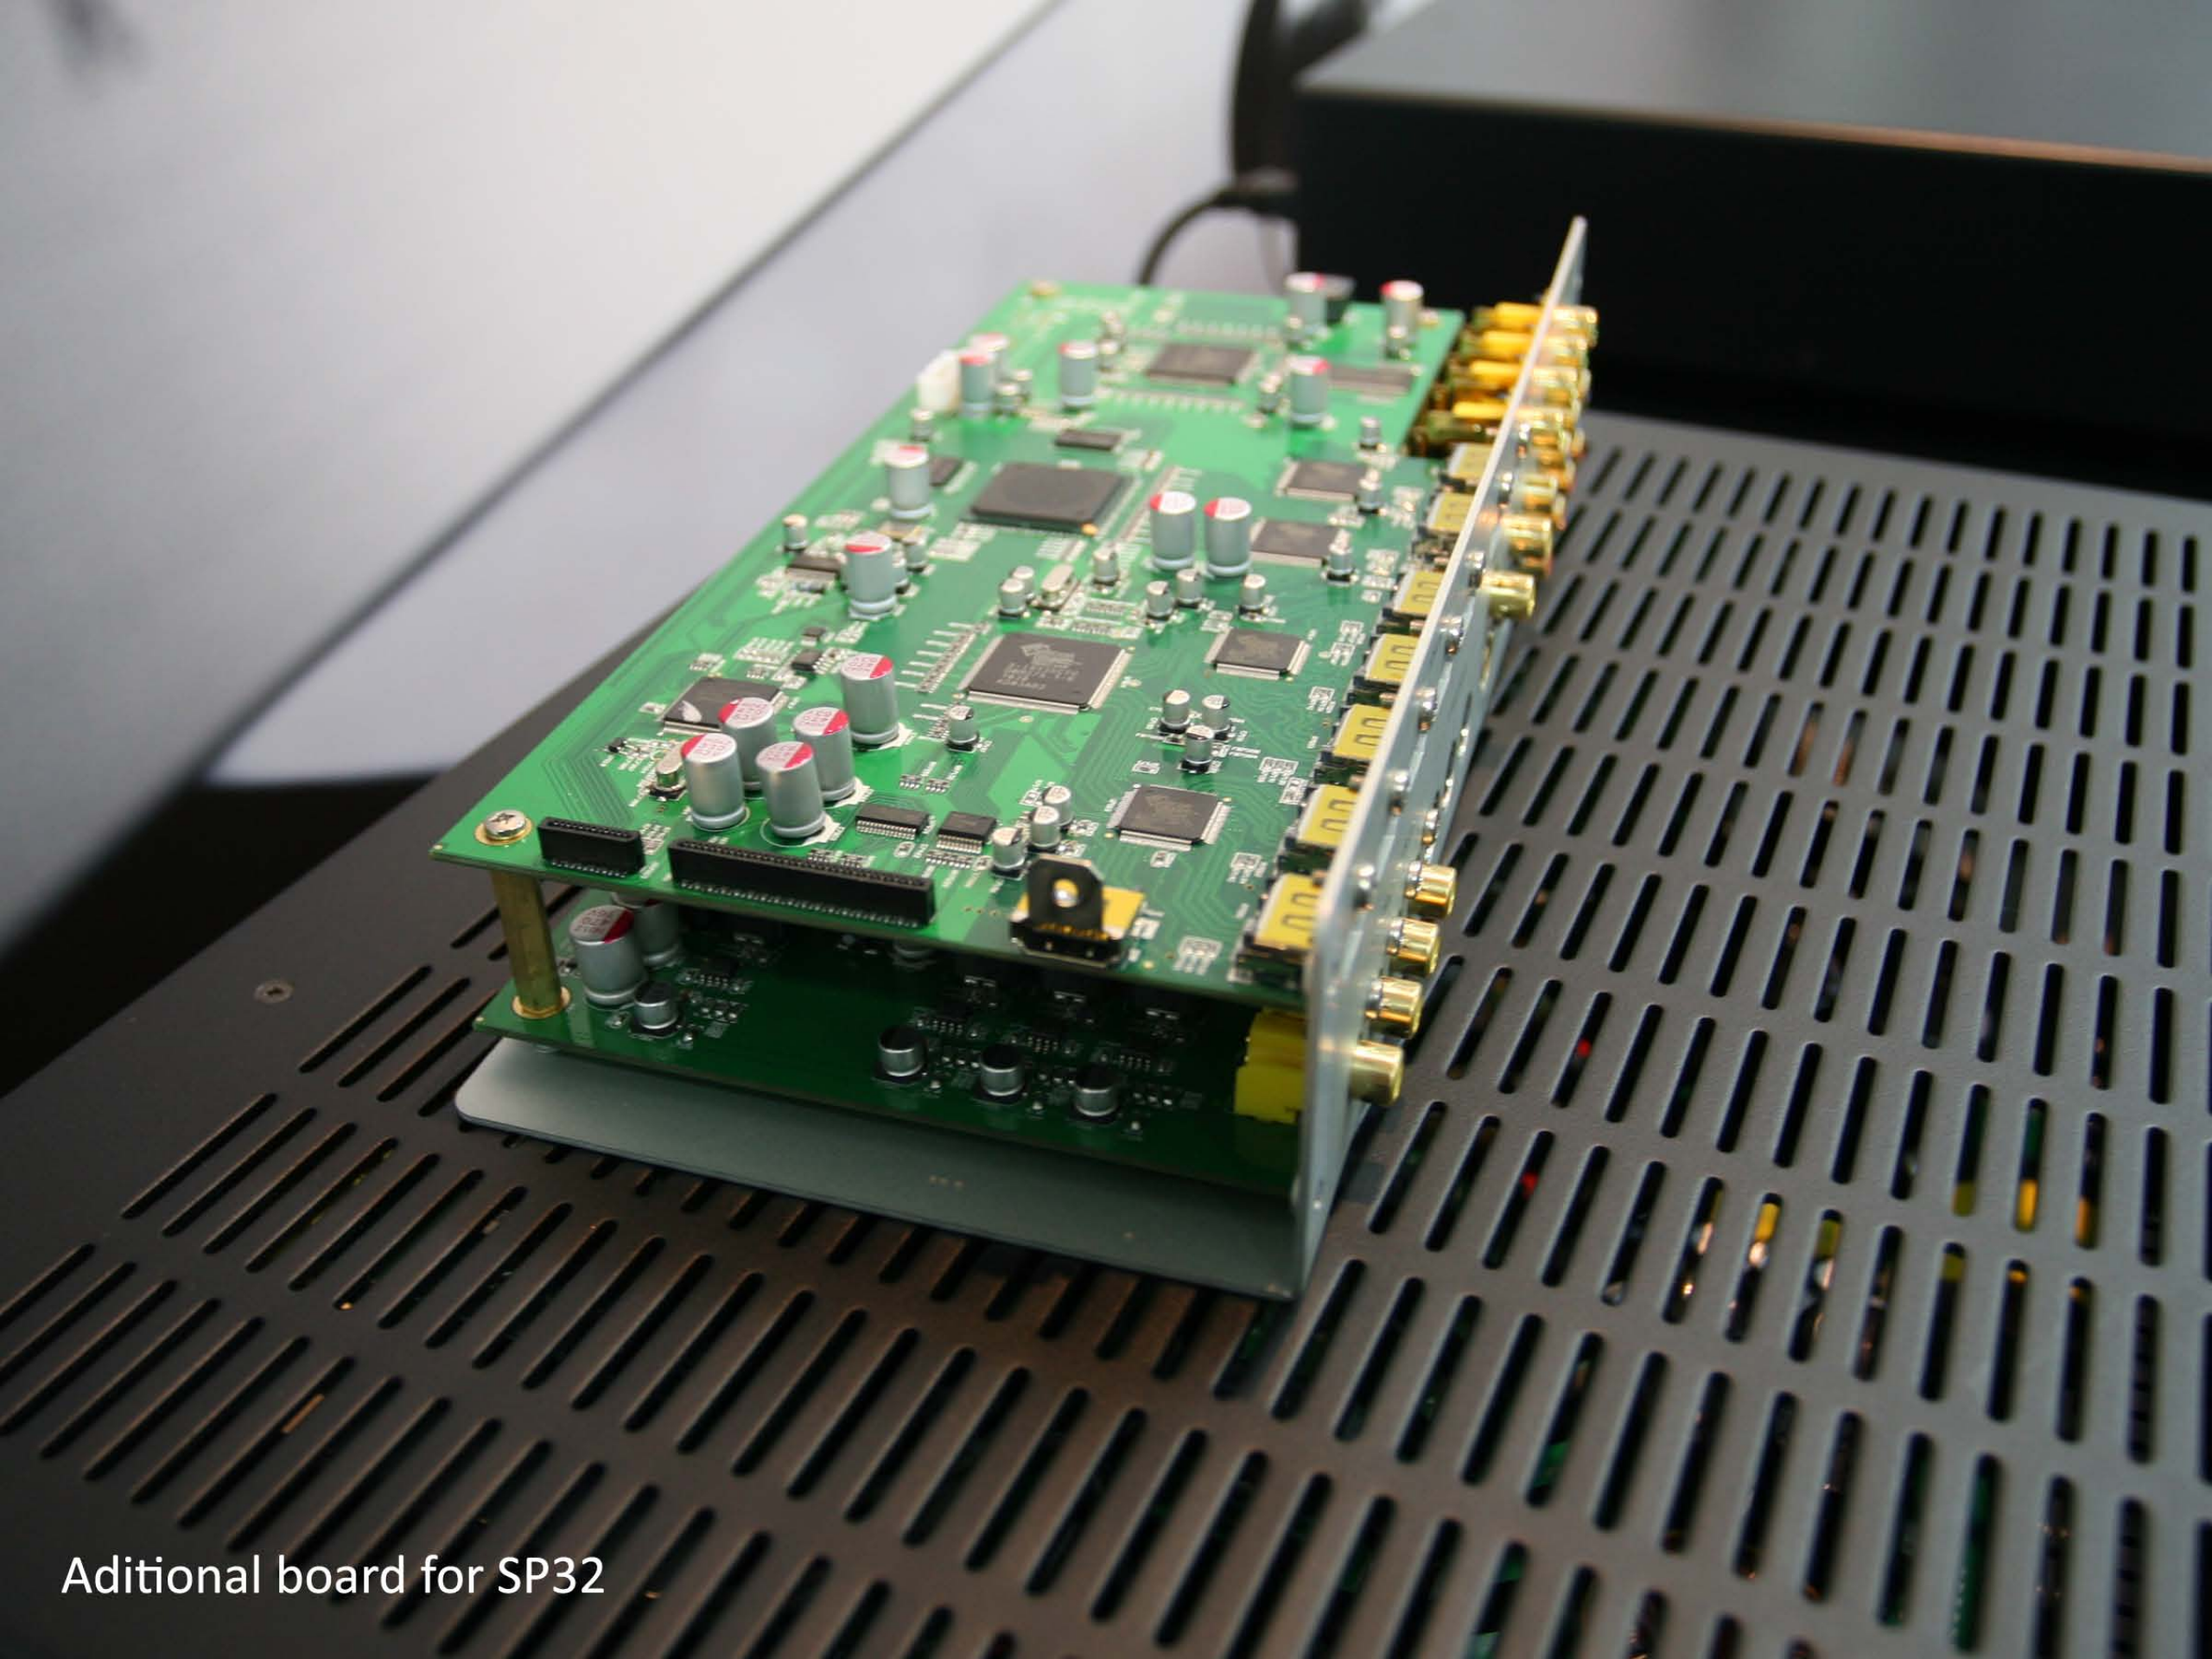

Additional board for SP32